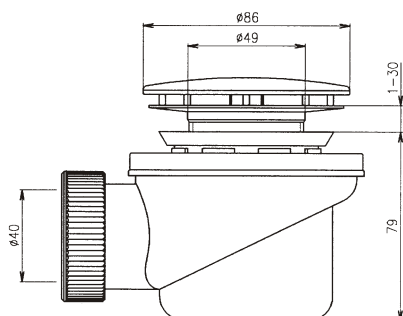

Vaničkové zápachové uzávierky

Zápachové uzávierky pro sprchové vaničky
Shower basin disconnecting traps
Geruchverschlüsse für Duschwannen
Сифоны для ванн с душем

Bűzelzárók - zuhanytálcához
Dopul de închidere a scurgerii a băișoarei
Sifon za tuš kade
Zawory zapachowe (syfony) do wanienki

P-1440-50/60 DN40

620967
EAN: 8584049018872

P-1440-50-X
621111

T-733/II-03
418797

Prietok	0,4 L/s
Materiál	PP
Teplotná odolnosť	do 95°C

P-1440B-50/60 DN40

621052
EAN: 8584049019060

P-1440-50-X
621111

T-733/II-03
418797

Prietok	0,4 L/s
Materiál	PP
Teplotná odolnosť	do 95°C