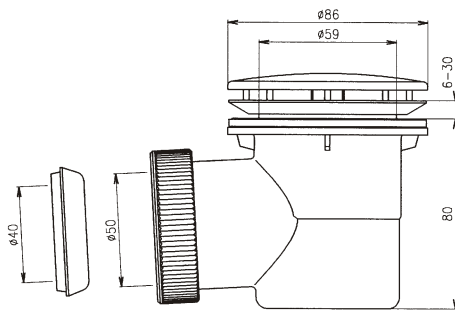

Prietok	0,6 L/s
Materiál	PP
Teplotná odolnosť	do 95°C