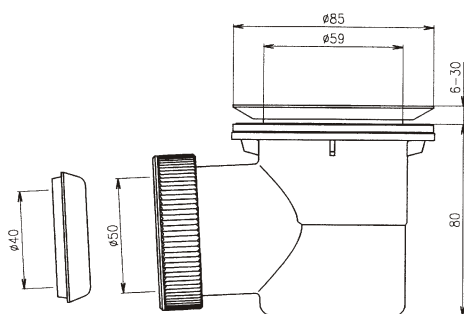

Prietok	0,6 L/s
Materiál	PP
Teplotná odolnosť	do 95°C