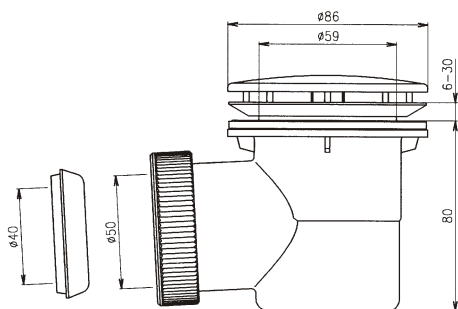

Prietok	0,6 L/s
Materiál	PP
Teplotná odolnosť	do 95°C